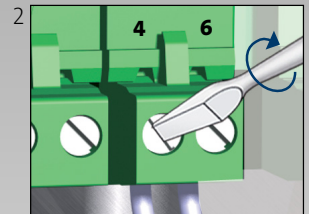

Installation and operating instructions overview

Power supply:
24-240 VAC/VDC,
0-60 Hz

GENibus

Multi-purpose IO module IO 270

Multi-purpose IO module for Grundfos AUTO_{ADAPT}

Multi-purpose IO module for SQ Flex