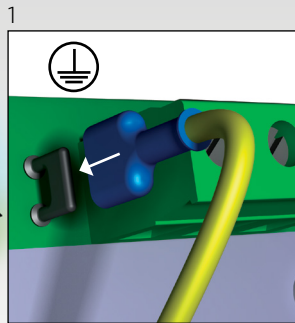

CIU

A

1

91 mm (3.58")

2

3

Max. \varnothing 4.5 mm (0.18")

4

Installation and operating instructions overview

Power supply:
24-240 VAC/VDC,
0-60 Hz

GENibus

Multi-purpose IO module IO 270

Multi-purpose IO module for Grundfos AUTO_{ADAPT}

Multi-purpose IO module for SQ Flex