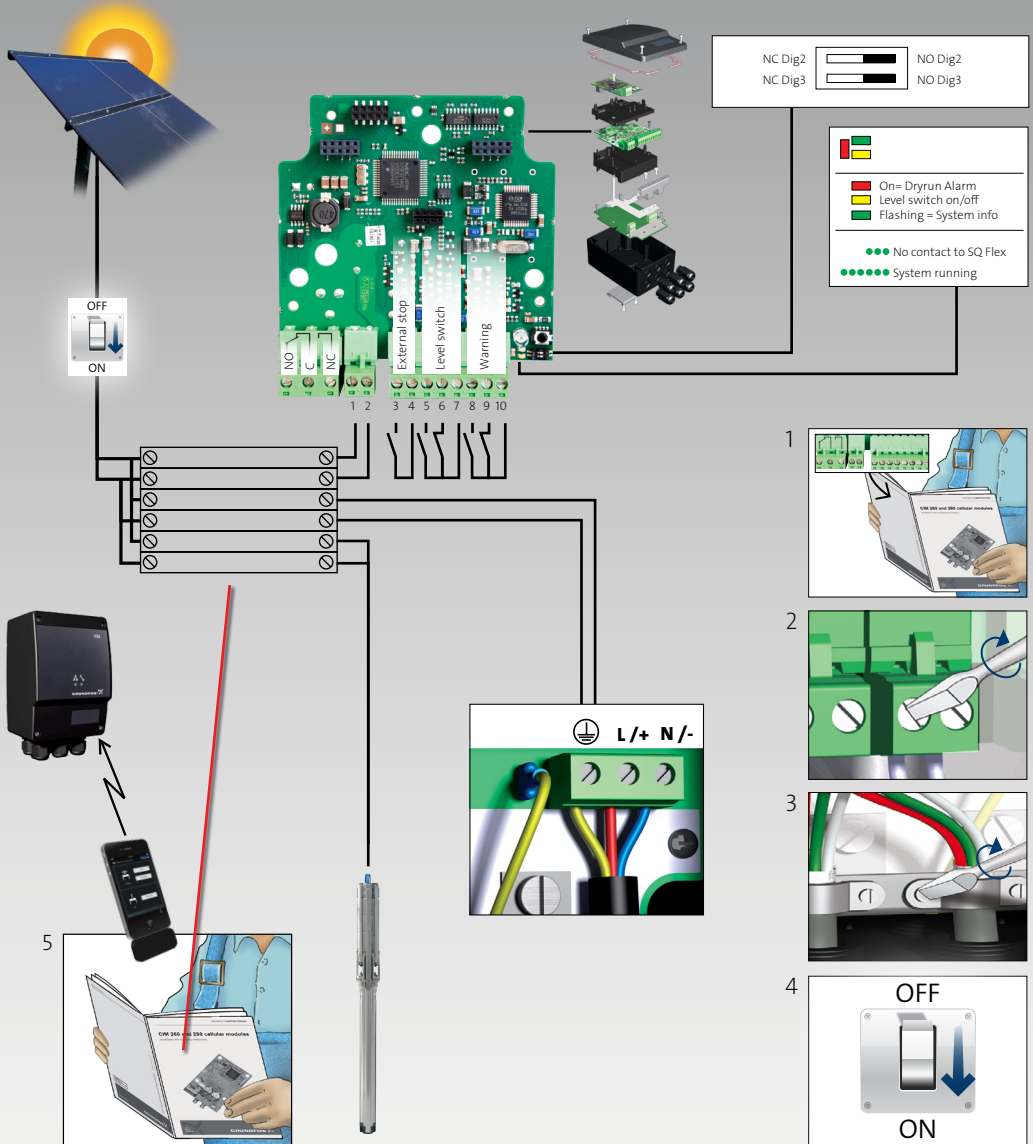

Installation and operating instructions overview

Power supply:
24-240 VAC/VDC,
0-60 Hz

GENibus

Multi-purpose IO module IO 270

Multi-purpose IO module for Grundfos AUTO_{ADAPT}

Multi-purpose IO module for SQ Flex

CIM 100/110 LON

CIM 150 PROFIBUS

CIM 200 Modbus

CIM 260/280 Cellular

CIM 300 BACnet

CIM 500 Ethernet

be think innovate

99462331 0618