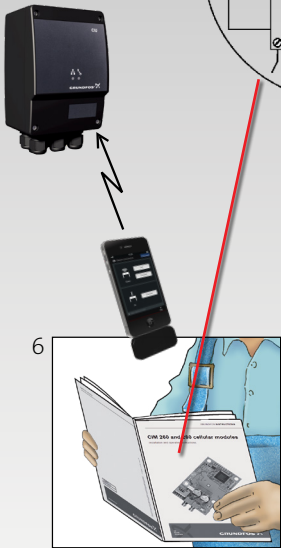

Installation and operating instructions overview

Power supply:
24-240 VAC/VDC,
0-60 Hz

GENibus

Multi-purpose IO module IO 270

Multi-purpose IO module for Grundfos AUTO_{ADAPT}

Multi-purpose IO module for SQ Flex