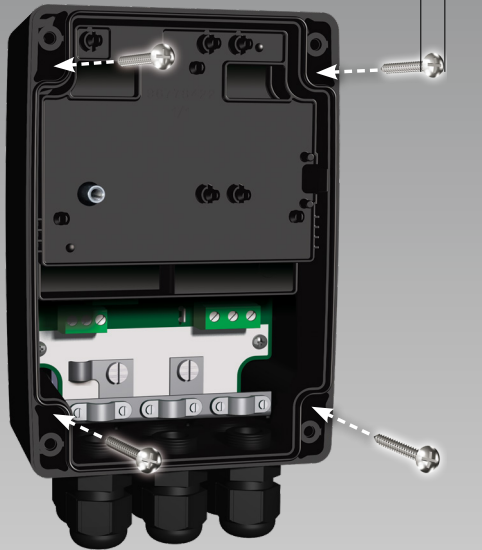

CIU

A

1

91 mm (3.58")

2

3

Max. \varnothing 4.5 mm (0.18")

4

Installation and operating instructions overview

Power supply:
24-240 VAC/VDC,
0-60 Hz

GENibus

Multi-purpose IO module IO 270

Multi-purpose IO module for Grundfos AUTO_{ADAPT}

Multi-purpose IO module for SQ Flex