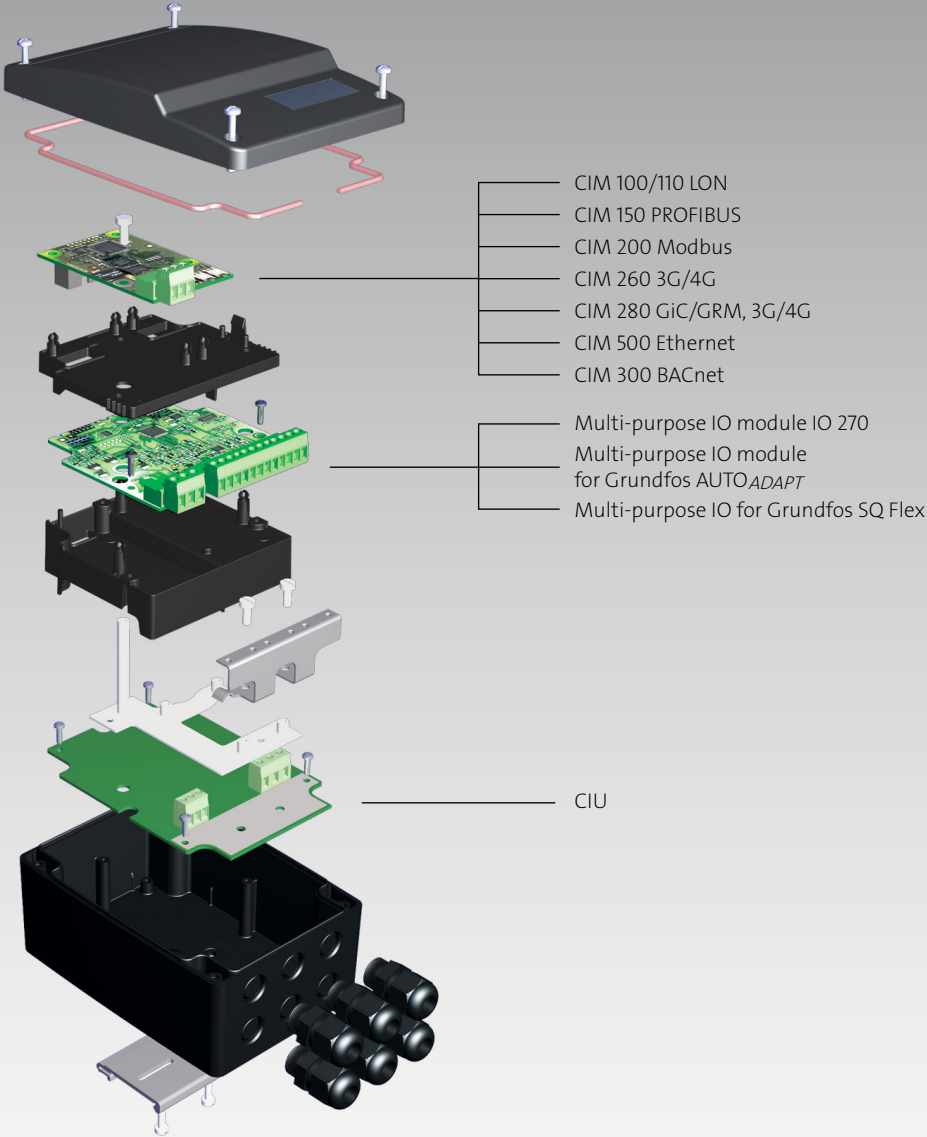

CIU

A

1

91 mm (3.58")

2

3

Max. \varnothing 4.5 mm (0.18")

4

5

B

1

2

3

4

5

6

Installation and operating instructions overview

Power supply:
24-240 VAC/VDC,
0-60 Hz

GENibus

Multi-purpose IO module IO 270

Multi-purpose IO module for Grundfos AUTO_{ADAPT}

Multi-purpose IO module for SQ Flex