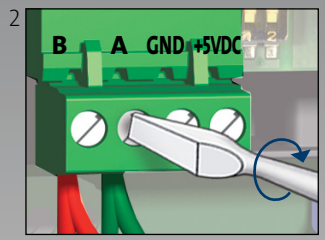

CIM 150 PROFIBUS