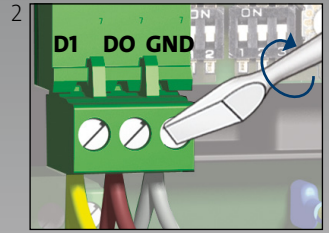

CIM 200 Modbus