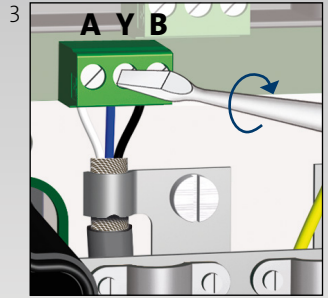

Installation and operating instructions overview

Power supply:
24-240 VAC/VDC,
0-60 Hz

GENibus

Multi-purpose IO module IO 270

Multi-purpose IO module for Grundfos AUTO_{ADAPT}

Multi-purpose IO module for SQ Flex