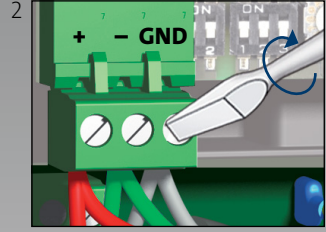

CIM 300 BACnet