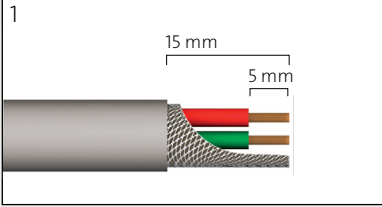

CIM 100/110 LON