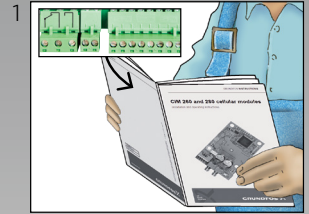

Installation and operating instructions overview

Power supply:
24-240 VAC/VDC,
0-60 Hz

GENibus

Multi-purpose IO module IO 270

Multi-purpose IO module for Grundfos AUTO_{ADAPT}

Multi-purpose IO module for SQ Flex