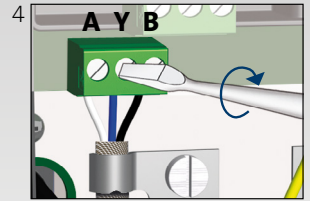

Installation and operating instructions overview

Power supply:
24-240 VAC/VDC,
0-60 Hz

GENibus

Multi-purpose IO module IO 270

Multi-purpose IO module for Grundfos AUTO_{ADAPT}

Multi-purpose IO module for SQ Flex