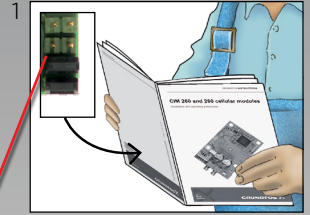

Installation and operating instructions overview

Power supply:
24-240 VAC/VDC,
0-60 Hz

GENibus

Multi-purpose IO module IO 270

Multi-purpose IO module for Grundfos AUTO_{ADAPT}

Multi-purpose IO module for SQ Flex