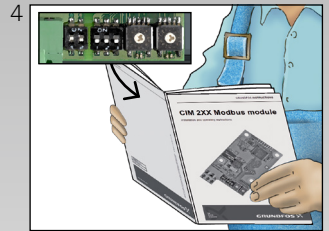

CIM 200 Modbus