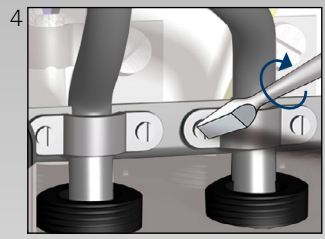

CIM 100/110 LON