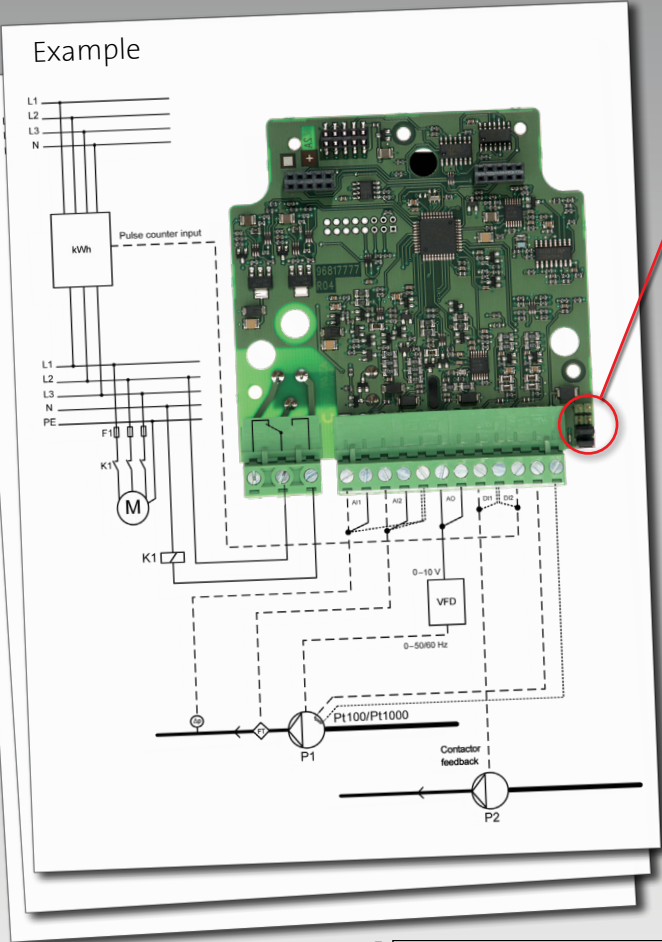

Installation and operating instructions overview

Power supply:
24-240 VAC/VDC,
0-60 Hz

GENibus

Multi-purpose IO module IO 270

Multi-purpose IO module for Grundfos AUTO_{ADAPT}

Multi-purpose IO module for SQ Flex