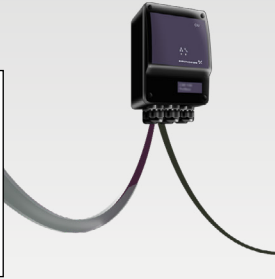

CIM 100/110 LON