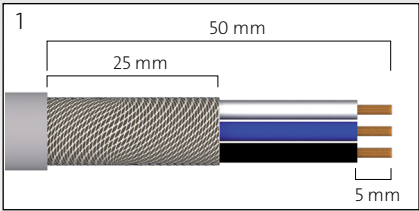

Installation and operating instructions overview

Power supply:
24-240 VAC/VDC,
0-60 Hz

GENibus

Multi-purpose IO module IO 270

Multi-purpose IO module for Grundfos AUTO_{ADAPT}

Multi-purpose IO module for SQ Flex