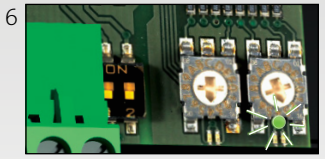

CIM 150 PROFIBUS