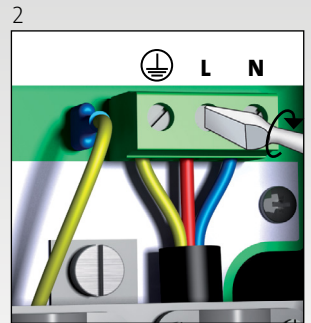

Installation and operating instructions overview

Power supply:
24-240 VAC/VDC,
0-60 Hz

GENibus

Multi-purpose IO module IO 270

Multi-purpose IO module for Grundfos AUTO_{ADAPT}

Multi-purpose IO module for SQ Flex