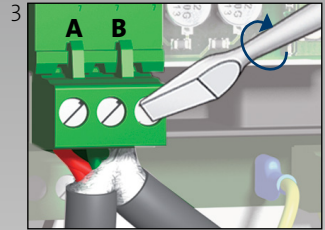

CIM 100/110 LON