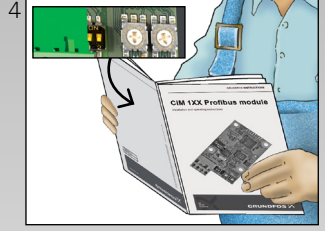

CIM 150 PROFIBUS