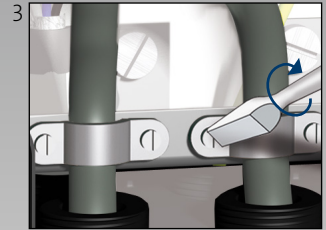

CIM 500 Ethernet