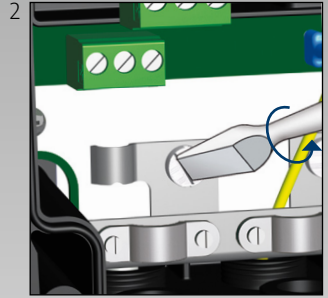

Installation and operating instructions overview

Power supply:
24-240 VAC/VDC,
0-60 Hz

GENibus

Multi-purpose IO module IO 270

Multi-purpose IO module for Grundfos AUTO_{ADAPT}

Multi-purpose IO module for SQ Flex