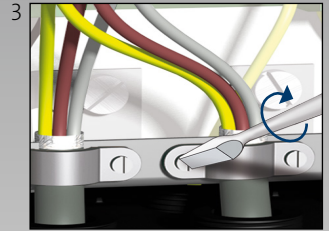

CIM 200 Modbus