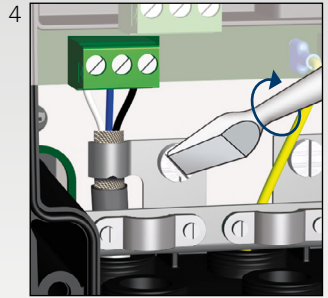

Installation and operating instructions overview

Power supply:
24-240 VAC/VDC,
0-60 Hz

GENibus

Multi-purpose IO module IO 270

Multi-purpose IO module for Grundfos AUTO_{ADAPT}

Multi-purpose IO module for SQ Flex