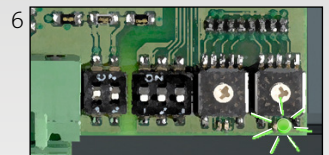

CIM 200 Modbus