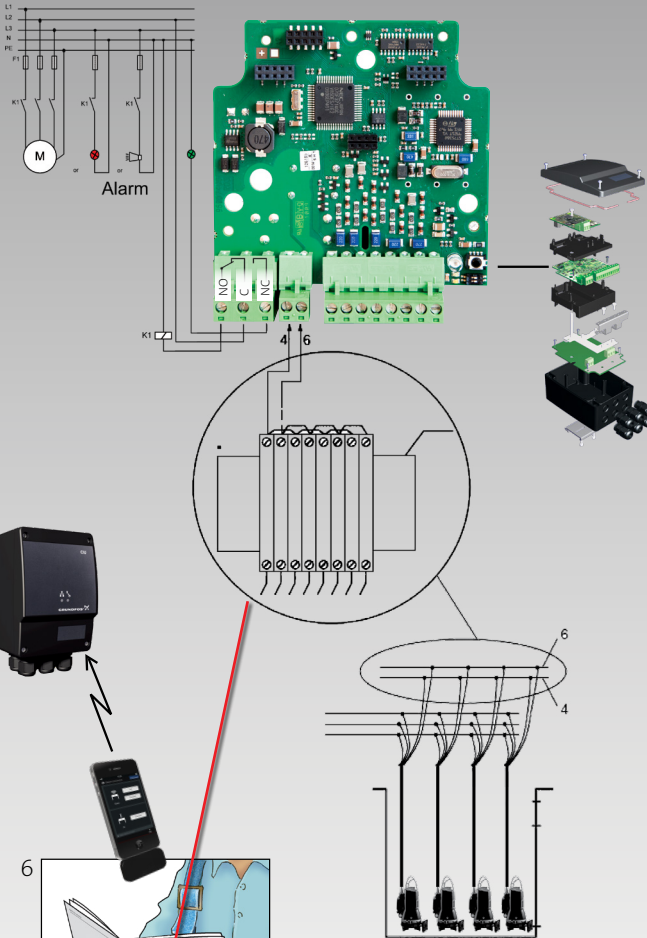

Installation and operating instructions overview

Power supply:
24-240 VAC/VDC,
0-60 Hz

GENibus

Multi-purpose IO module IO 270

Multi-purpose IO module for Grundfos AUTO_{ADAPT}

Multi-purpose IO module for SQ Flex

CIM 100/110 LON

CIM 150 PROFIBUS

CIM 200 Modbus

CIM 260/280 Cellular

CIM 300 BACnet

CIM 500 Ethernet

be think innovate

99462331 0618