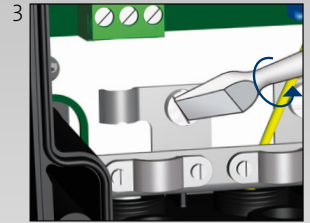

Installation and operating instructions overview

Power supply:
24-240 VAC/VDC,
0-60 Hz

GENibus

Multi-purpose IO module IO 270

Multi-purpose IO module for Grundfos AUTO_{ADAPT}

Multi-purpose IO module for SQ Flex