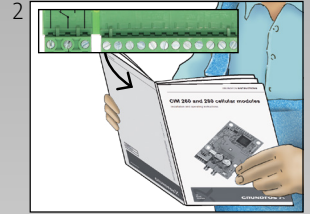

Installation and operating instructions overview

Power supply:
24-240 VAC/VDC,
0-60 Hz

GENibus

Multi-purpose IO module IO 270

Multi-purpose IO module for Grundfos AUTO_{ADAPT}

Multi-purpose IO module for SQ Flex