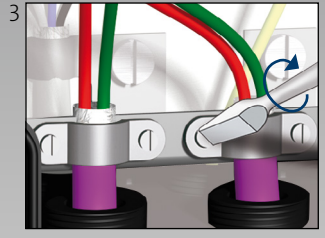

CIM 150 PROFIBUS