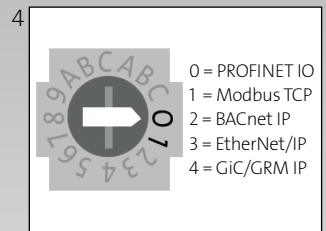

CIM 100/110 LON

CIM 150 PROFIBUS

CIM 200 Modbus

CIM 260/280 Cellular

CIM 300 BACnet

CIM 500 Ethernet

be think innovate

99462331 0618