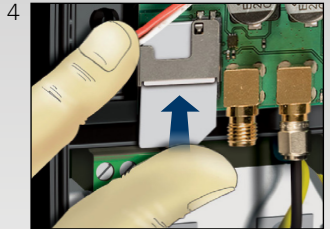

CIM 260/280 Cellular