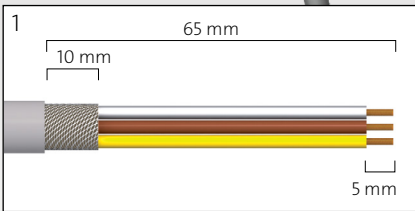

CIM 200 Modbus